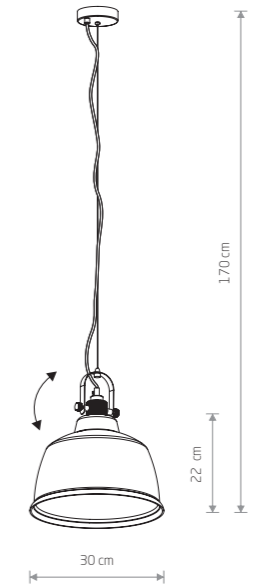

1xE27, max 60W

AMALFI M

metallized glass, steel, solid brass

9152 9153

1xE27, max 60W

AMALFI L

metallized glass, steel, solid brass

8380 8381

1xE27, max 40W

GOLD

SILVER

BLACK