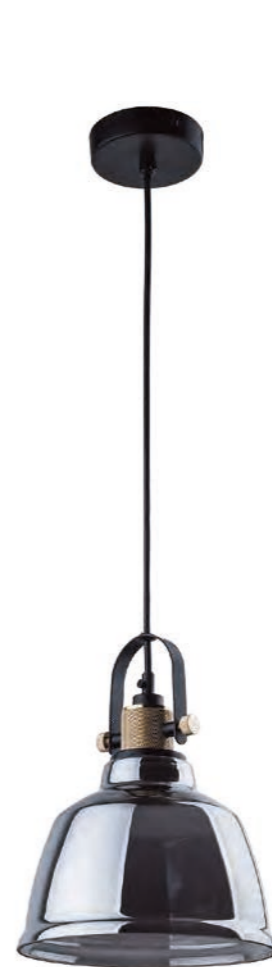

AMALFI M 9153

AMALFI 9155

AMALFI 9154

AMALFI M 9152

AMALFI L 8381

AMALFI

metallized glass, steel, solid brass

9154 9155

1xE27, max 60W

AMALFI M

metallized glass, steel, solid brass

9152 9153

1xE27, max 60W

AMALFI L

metallized glass, steel, solid brass

8380 8381

1xE27, max 40W

GOLD

SILVER

BLACK