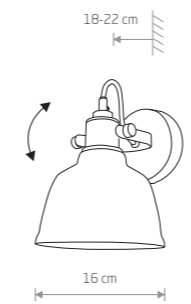

AMALFI

metallized glass, steel, solid brass

9154 9155

1xE27, max 60W