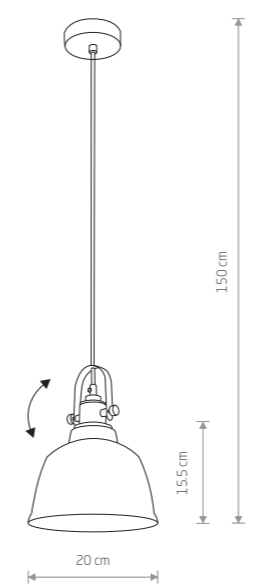

1xE27, max 60W

AMALFI M

metallized glass, steel, solid brass

9152 9153

1xE27, max 60W

AMALFI L

metallized glass, steel, solid brass

8380 8381

1xE27, max 40W

GOLD

SILVER

BLACK