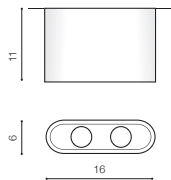

## VISION

bulb not included 

voltage: 230V	LED connect GU10 2x Max. 50W	
IP20		
	installation place	

COLOUR / NEW INDEX NO.

 BLACK (BK) . . . . . **AZ1745**

TILT 45° 