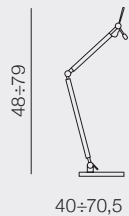

Zyta S Table

LAMP BODY

AZ1848

+

=