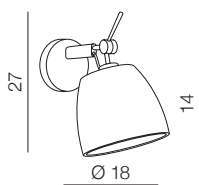

Zyta ALU

270

1 WHITE

2 BLACK

3 GRAY

4 ALUMINIUM

* ZYTA ALU WALL XS

ZYTA ALU S TABLE + SHADE ZA ALU

Zyta Alu Wall XS

- 1 AZ2414 (white)
- 2 AZ2413 (black)
- 3 AZ2479 (grey)
- 4 AZ2490 (aluminium)

1x E27 MAX 60W
fabric/ metal