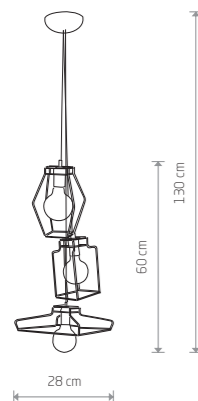

FIORD
painted steel

■ 9670

● 1xE27, max 60W

FIORD 9666

FIORD
painted steel

■ 9668

● 1xE27, max 60W

FIORD
painted steel

■ 9666

● 3xE27, max 60W

FIORD
painted steel

■ 9665

● 5xE27, max 60W

TWIG 9138

TWIG
painted steel

■ 9141

● 2xE27, max 60W

TWIG
painted steel

■ 9138

● 6xE27, max 60W

TWIG
painted steel

■ 9140

● 4xE27, max 60W