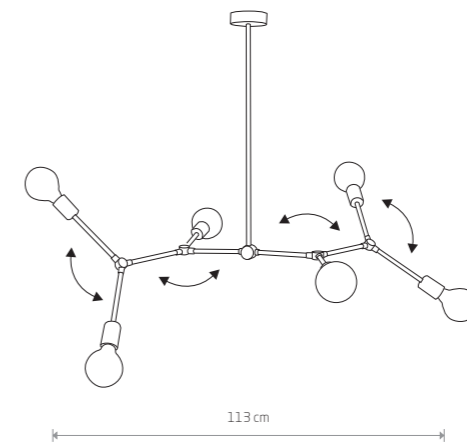

FIORD
painted steel

■ 9670

● 1xE27, max 60W

FIORD 9666

FIORD
painted steel

■ 9668

● 1xE27, max 60W

FIORD
painted steel

■ 9666

● 3xE27, max 60W

FIORD
painted steel

■ 9665

● 5xE27, max 60W

TWIG 9138

TWIG
painted steel

■ 9141

● 2xE27, max 60W

TWIG
painted steel

■ 9138

● 6xE27, max 60W

TWIG
painted steel

■ 9140

● 4xE27, max 60W