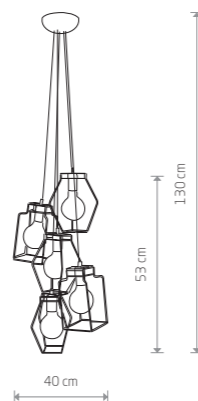

FIORD
painted steel

■ 9670

● 1xE27, max 60W

FIORD 9666

FIORD
painted steel

■ 9668

● 1xE27, max 60W

FIORD
painted steel

■ 9666

● 3xE27, max 60W

FIORD
painted steel

■ 9665

● 5xE27, max 60W

TWIG 9138

TWIG
painted steel

■ 9141

● 2xE27, max 60W

TWIG
painted steel

■ 9138

● 6xE27, max 60W

TWIG
painted steel

■ 9140

● 4xE27, max 60W