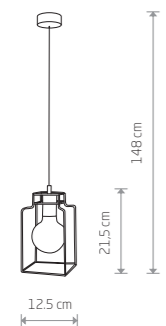

FIORD
painted steel

■ 9670

● 1xE27, max 60W

FIORD 9666

FIORD
painted steel

■ 9668

● 1xE27, max 60W

FIORD
painted steel

■ 9666

● 3xE27, max 60W

FIORD
painted steel

■ 9665

● 5xE27, max 60W

TWIG 9138

TWIG
painted steel

■ 9141

● 2xE27, max 60W

TWIG
painted steel

■ 9138

● 6xE27, max 60W

TWIG
painted steel

■ 9140

● 4xE27, max 60W