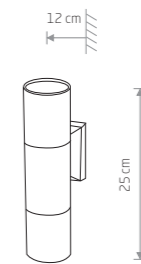

### NEGRO

■ painted aluminum, glass

■ 4425

● 1xGU10, max 35W

IP54

### EXE

■ painted aluminum, glass

■ 8331

● 1xGU10, max 35W

IP54

### NEGRO

■ painted aluminum, glass

■ 4426

● 2xGU10, max 35W

IP54

### EXE

■ painted aluminum, glass

■ 8330

● 2xGU10, max 35W

IP54