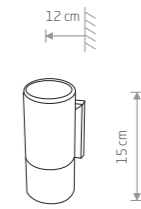

### NEGRO

■ painted aluminum, glass

■ 4425

● 1xGU10, max 35W

IP54

### EXE

■ painted aluminum, glass

■ 8331

● 1xGU10, max 35W

IP54

### NEGRO

■ painted aluminum, glass

■ 4426

● 2xGU10, max 35W

IP54

### EXE

■ painted aluminum, glass

■ 8330

● 2xGU10, max 35W

IP54