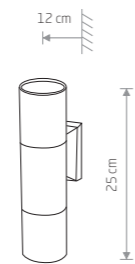

### NEGRO

■ painted aluminum, glass

■ 4425

● 1xGU10, max 35W

IP54

### EXE

■ painted aluminum, glass

■ 8331

● 1xGU10, max 35W

IP54

### NEGRO

■ painted aluminum, glass

■ 4426

● 2xGU10, max 35W

IP54

### EXE

■ painted aluminum, glass

■ 8330

● 2xGU10, max 35W

IP54