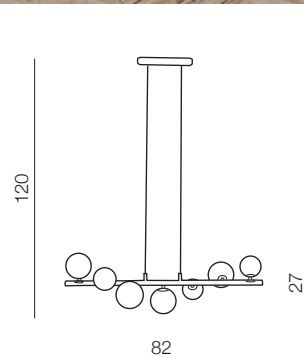

G9 3x Max 25W
metal/chrome

Sybilla 6 floor

1 **AZ2101** (chrome)

new 2 **AZ4405** (black)

new 3 **AZ4408** (gold)

G9 6x Max 25W
metal/glass

Sybilla 7 pendant

1 **AZ2102** (chrome)

new 2 **AZ4406** (black)

new 3 **AZ4409** (gold)

G9 7x Max 25W
metal/glass