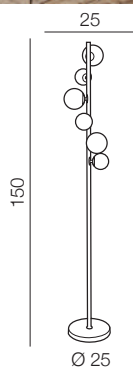

Sybilla

new

52

1 CHROME

2 BLACK

3 GOLD

Sybilla 3 table

AZ2103

G9 3x Max 25W
metal/chrome

Sybilla 6 floor

1 **AZ2101** (chrome)

new 2 **AZ4405** (black)

new 3 **AZ4408** (gold)

G9 6x Max 25W
metal/glass

Sybilla 7 pendant

1 **AZ2102** (chrome)

new 2 **AZ4406** (black)

new 3 **AZ4409** (gold)

G9 7x Max 25W
metal/glass