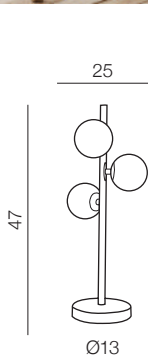

Sybilla

new

52

1 CHROME

2 BLACK

3 GOLD

Sybilla 3 table

AZ2103

G9 3x Max 25W
metal/chrome

Sybilla 6 floor

1 **AZ2101** (chrome)

new 2 **AZ4405** (black)

new 3 **AZ4408** (gold)

G9 6x Max 25W
metal/glass

Sybilla 7 pendant

1 **AZ2102** (chrome)

new 2 **AZ4406** (black)

new 3 **AZ4409** (gold)

G9 7x Max 25W
metal/glass