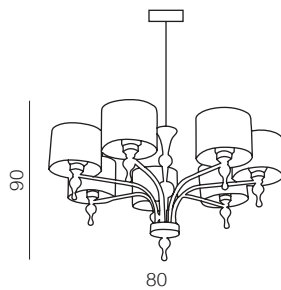

Impress

34

1 WHITE

2 BLACK

3 BROWN

Impress table

- 1 AZ1107 WH (white)
- 2 AZ0502 BK (black)
- 3 AZ2903 (brown)

E27 1x 50W
metal/chrome/acryl/fabric

Impress wall

- 1 AZ0503 WH (white)
- 2 AZ0501 BK (black)
- 3 AZ2904 BN (brown)

E27 1x 50W
metal/chrome/acryl/fabric

Impress 7

- 1 AZ1106 WH (white)
- 2 AZ0500 BK (black)
- 3 AZ2902 BN (brown)

E27 7x 50W
metal/chrome/acryl/fabric