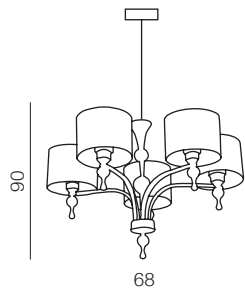

Impress

34

1 WHITE

2 BLACK

3 BROWN

Impress table

- 1 AZ1107 WH (white)
- 2 AZ0502 BK (black)
- 3 AZ2903 (brown)

E27 1x 50W
metal/chrome/acryl/fabric

Impress wall

- 1 AZ0503 WH (white)
- 2 AZ0501 BK (black)
- 3 AZ2904 BN (brown)

E27 1x 50W
metal/chrome/acryl/fabric

Impress 7

- 1 AZ1106 WH (white)
- 2 AZ0500 BK (black)
- 3 AZ2902 BN (brown)

E27 7x 50W
metal/chrome/acryl/fabric

Impress 5

- 1 AZ1007 WH (white)
- 2 AZ0499 BK (black)
- 3 AZ2901 BN (brown)

E27 5x 50W
metal/chrome/acryl/fabric

Impress 3

- 1 AZ1006 WH (white)
- 2 AZ0498 BK (black)
- 3 AZ2900 BN (brown)

E27 3x 50W
metal/chrome/acryl/fabric