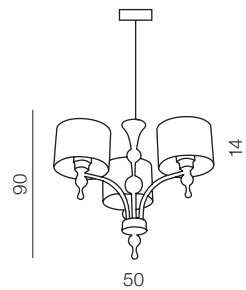

Impress 3

- 1 AZ1006 WH (white)
- 2 AZ0498 BK (black)
- 3 AZ2900 BN (brown)

E27 3x 50W
metal/chrome/acryl/fabric