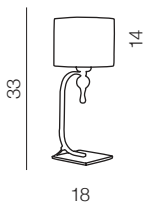

Impress

34

1 WHITE

2 BLACK

3 BROWN

Impress table

- 1 AZ1107 WH (white)
- 2 AZ0502 BK (black)
- 3 AZ2903 (brown)

E27 1x 50W
metal/chrome/acryl/fabric

Impress wall

- 1 AZ0503 WH (white)
- 2 AZ0501 BK (black)
- 3 AZ2904 BN (brown)

E27 1x 50W
metal/chrome/acryl/fabric

Impress 7

- 1 AZ1106 WH (white)
- 2 AZ0500 BK (black)
- 3 AZ2902 BN (brown)

E27 7x 50W
metal/chrome/acryl/fabric