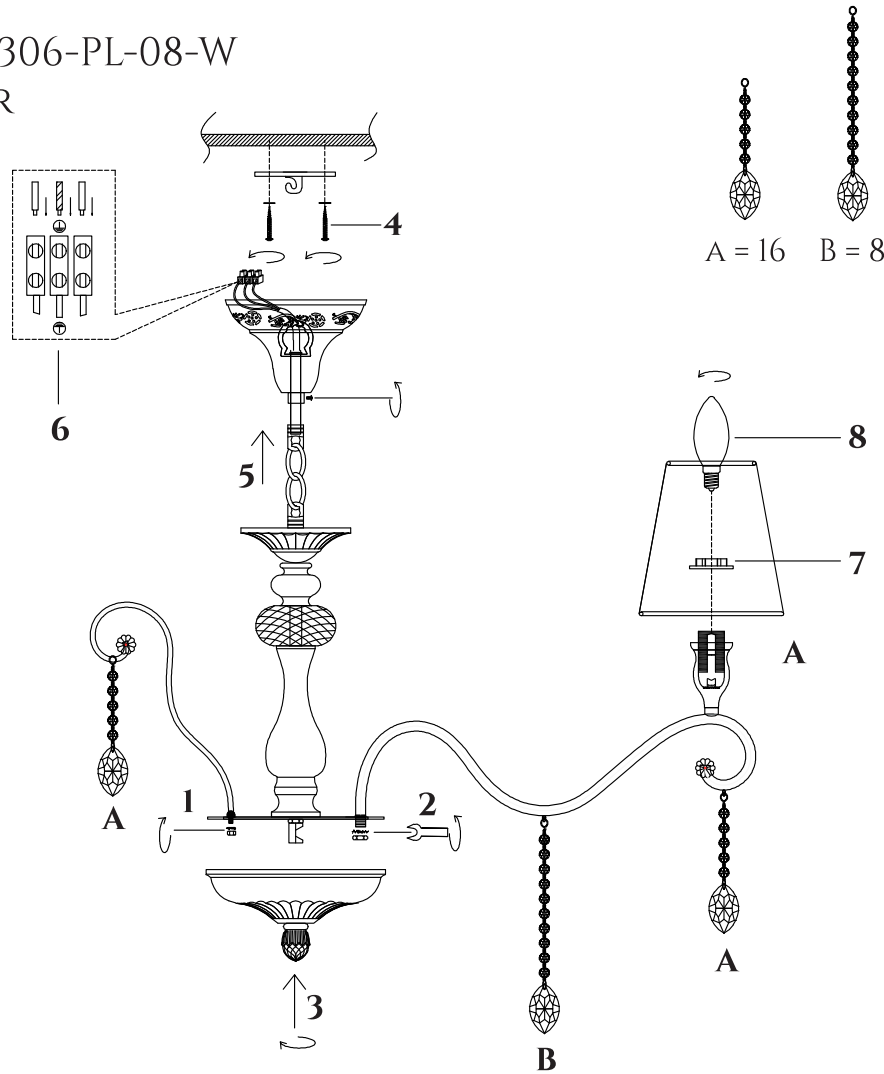

# INSTRUCTION

**MODEL:** FR2306-PL-08-W  
CHANDELIER

8 X E14 (40W)

FREYA-LIGHT.COM