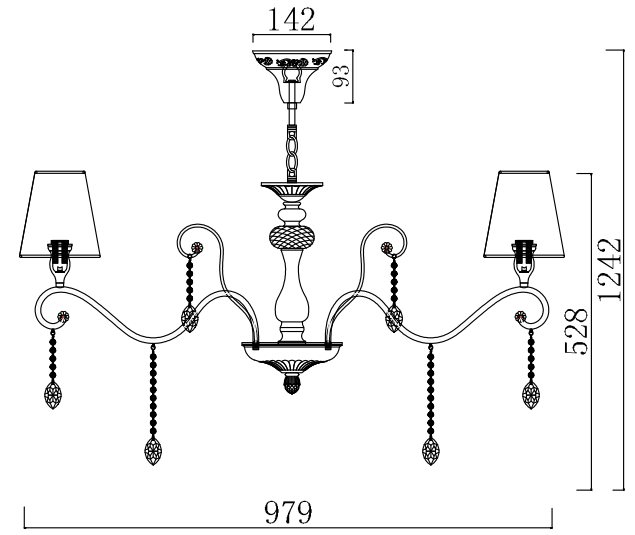

# INSTRUCTION

**MODEL:** FR2306-PL-08-W  
CHANDELIER

8 X E14 (40W)

FREYA-LIGHT.COM