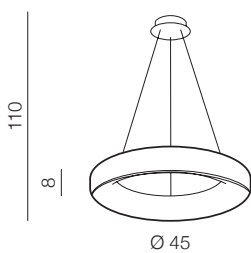

Sovana Pendant 45 CCT SMART LED

- 1 AZ3444 (grey)
- 2 AZ3442 (white)
- 3 AZ3443 (black)

LED 40W 2200lm CCT
aluminium/acryl