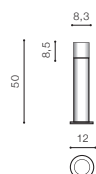

NILS 500

bulb not included

voltage: 230V	E27 1x MAX 40W
IP44	
	installation place

COLOUR / NEW INDEX NO.

BLACK (BK) **AZ4480**

NILS 800

bulb not included

voltage: 230V	E27 1x MAX 40W
IP44	
	installation place

COLOUR / NEW INDEX NO.

BLACK (BK) **AZ4481**