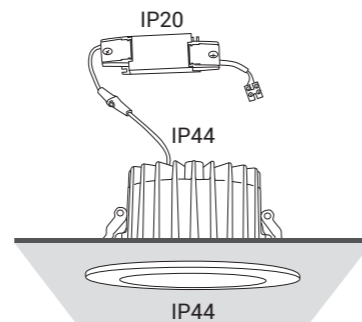

CL KEA LED 30W

cut out ϕ 140 mm

CL KEA LED 30W

aluminium, PC / aluminum, PC / алюминий, PC

8771 WH - 3000K

8770 WH - 4000K

Item No.	POWER	COLOUR TEMP.	LUMEN	BEAM ANGLE	CRI	IP	LED BRAND	DRIVER BRAND	LIFETIME	WARRANTY
8771	30W	3000K	1850	65°	≥90	44 / 20	SAMSUNG	OSRAM	50000h	5 YEARS
8770	30W	4000K	1850	65°	≥90	44 / 20	SAMSUNG	OSRAM	50000h	5 YEARS

LUMINOUS INTENSITY DISTRIBUTION DIAGRAM

Luminous intensity [cd]
C0-C180 — (red line)
C90-C270 — (blue line)

Beam cone diagram
Beam angle 65°

8771, 30W, 3000K, beam angle 65°

LUMINOUS INTENSITY DISTRIBUTION DIAGRAM