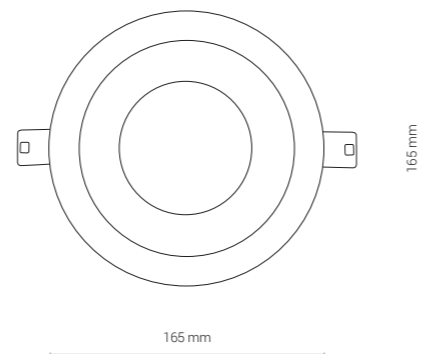

CL KEA LED 30W

cut out ϕ 140 mm

CL KEA LED 30W

aluminium, PC / aluminum, PC / алюминий, PC

8771 WH - 3000K

8770 WH - 4000K

Item No.	POWER	COLOUR TEMP.	LUMEN	BEAM ANGLE	CRI	IP	LED BRAND	DRIVER BRAND	LIFETIME	WARRANTY
8771	30W	3000K	1850	65°	≥90	44 / 20	SAMSUNG	OSRAM	50000h	5 YEARS
8770	30W	4000K	1850	65°	≥90	44 / 20	SAMSUNG	OSRAM	50000h	5 YEARS

LUMINOUS INTENSITY DISTRIBUTION DIAGRAM

Luminous intensity [cd]
C0-C180 — (red line)
C90-C270 — (blue line)

Beam cone diagram
Beam angle 65°

8771, 30W, 3000K, beam angle 65°

LUMINOUS INTENSITY DISTRIBUTION DIAGRAM

Luminous intensity [cd]
C0-C180 — (red line)
C90-C270 — (blue line)

Beam cone diagram
Beam angle 65°

8770, 30W, 4000K, beam angle 65°