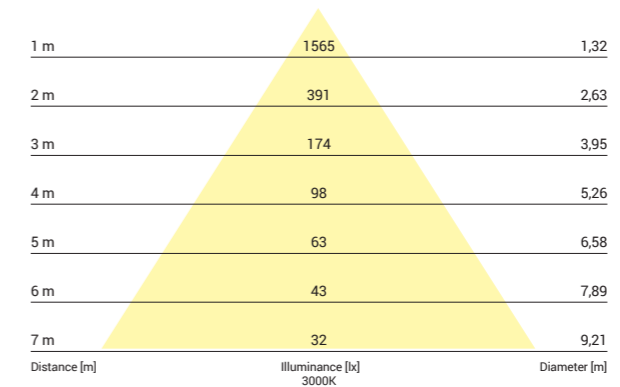

CL KEA LED 30W

cut out ϕ 140 mm

CL KEA LED 30W

aluminium, PC / aluminum, PC / алюминий, PC

8771 WH - 3000K

8770 WH - 4000K

Item No.	POWER	COLOUR TEMP.	LUMEN	BEAM ANGLE	CRI	IP	LED BRAND	DRIVER BRAND	LIFETIME	WARRANTY
8771	30W	3000K	1850	65°	≥90	44 / 20	SAMSUNG	OSRAM	50000h	5 YEARS
8770	30W	4000K	1850	65°	≥90	44 / 20	SAMSUNG	OSRAM	50000h	5 YEARS

LUMINOUS INTENSITY DISTRIBUTION DIAGRAM

Luminous intensity [cd]
C0-C180 — (red line)
C90-C270 — (blue line)

Beam cone diagram
Beam angle 65°

8771, 30W, 3000K, beam angle 65°

LUMINOUS INTENSITY DISTRIBUTION DIAGRAM

Luminous intensity [cd]
C0-C180 — (red line)
C90-C270 — (blue line)

Beam cone diagram
Beam angle 65°

8770, 30W, 4000K, beam angle 65°