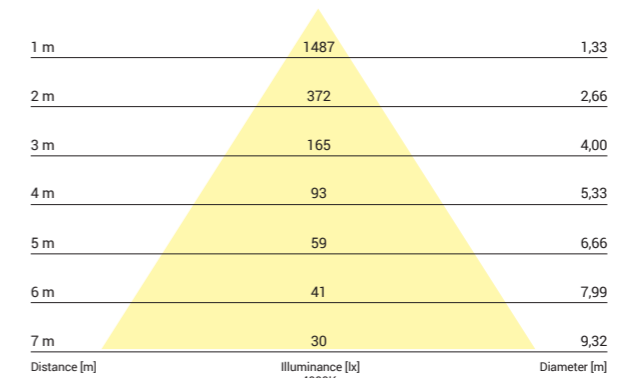

CL KEA LED 30W

cut out ϕ 140 mm

CL KEA LED 30W

aluminium, PC / aluminum, PC / алюминий, PC

8771 WH - 3000K

8770 WH - 4000K

Item No.	POWER	COLOUR TEMP.	LUMEN	BEAM ANGLE	CRI	IP	LED BRAND	DRIVER BRAND	LIFETIME	WARRANTY
8771	30W	3000K	1850	65°	≥90	44 / 20	SAMSUNG	OSRAM	50000h	5 YEARS
8770	30W	4000K	1850	65°	≥90	44 / 20	SAMSUNG	OSRAM	50000h	5 YEARS

LUMINOUS INTENSITY DISTRIBUTION DIAGRAM

Luminous intensity [cd]
C0-C180 — (red line)
C90-C270 — (blue line)

Beam cone diagram
Beam angle 65°

8771, 30W, 3000K, beam angle 65°

LUMINOUS INTENSITY DISTRIBUTION DIAGRAM

Luminous intensity [cd]
C0-C180 — (red line)
C90-C270 — (blue line)

Beam cone diagram
Beam angle 65°

8770, 30W, 4000K, beam angle 65°