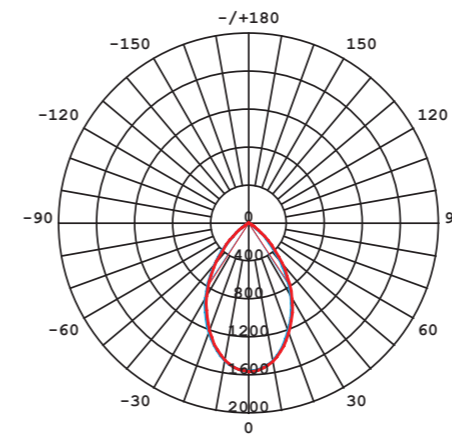

CL KEA LED 30W

cut out ϕ 140 mm

CL KEA LED 30W

aluminium, PC / aluminum, PC / алюминий, PC

8771 WH - 3000K

8770 WH - 4000K

Item No.	POWER	COLOUR TEMP.	LUMEN	BEAM ANGLE	CRI	IP	LED BRAND	DRIVER BRAND	LIFETIME	WARRANTY
8771	30W	3000K	1850	65°	≥90	44 / 20	SAMSUNG	OSRAM	50000h	5 YEARS
8770	30W	4000K	1850	65°	≥90	44 / 20	SAMSUNG	OSRAM	50000h	5 YEARS

LUMINOUS INTENSITY DISTRIBUTION DIAGRAM

Luminous intensity [cd]
C0-C180 — (red line)
C90-C270 — (blue line)

Beam cone diagram
Beam angle 65°

8771, 30W, 3000K, beam angle 65°

LUMINOUS INTENSITY DISTRIBUTION DIAGRAM

Luminous intensity [cd]
C0-C180 — (red line)
C90-C270 — (blue line)

Beam cone diagram
Beam angle 65°

8770, 30W, 4000K, beam angle 65°