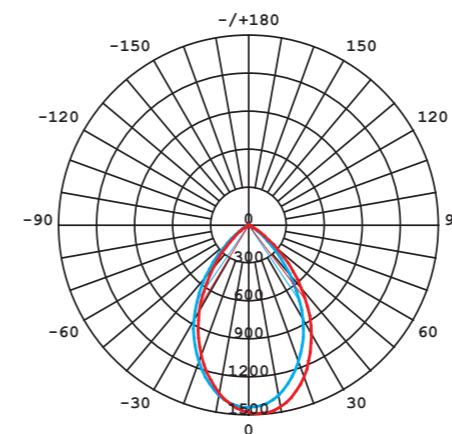

CL KEA LED 30W

cut out ϕ 140 mm

CL KEA LED 30W

aluminium, PC / aluminum, PC / алюминий, PC

8771 WH - 3000K

8770 WH - 4000K

Item No.	POWER	COLOUR TEMP.	LUMEN	BEAM ANGLE	CRI	IP	LED BRAND	DRIVER BRAND	LIFETIME	WARRANTY
8771	30W	3000K	1850	65°	≥90	44 / 20	SAMSUNG	OSRAM	50000h	5 YEARS
8770	30W	4000K	1850	65°	≥90	44 / 20	SAMSUNG	OSRAM	50000h	5 YEARS

LUMINOUS INTENSITY DISTRIBUTION DIAGRAM

Luminous intensity [cd]
C0-C180 — (red line)
C90-C270 — (blue line)

Beam cone diagram
Beam angle 65°

8771, 30W, 3000K, beam angle 65°

LUMINOUS INTENSITY DISTRIBUTION DIAGRAM

Luminous intensity [cd]
C0-C180 — (red line)
C90-C270 — (blue line)

Beam cone diagram
Beam angle 65°

8770, 30W, 4000K, beam angle 65°