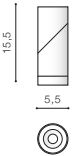

SANTOS

Exposed downlights

SANTOS 3000K

LED integrated

voltage: 230V	LED 12W 1135lm 3000K	
IP20	installation place	
technical specification	beam angle: 23,5°	

COLOUR / NEW INDEX NO.

- WHITE / GOLD (WH/GO) **AZ2417**
- BLACK / GOLD (BK/GO) **AZ2416**
- WHITE / WHITE (WH/WH) **AZ4182**
- BLACK / BLACK (BK/BK) **AZ4181**

SANTOS GU10

bulb not included

voltage: 230V	GU10 1x Max 50W	
IP20	installation place	

COLOUR / NEW INDEX NO.

- BLACK / BLACK (BK/BK) **AZ4201**
- WHITE / WHITE (WH/WH) **AZ4200**

* - EXPLANATION SHORTCUT PAGE 2 (E)