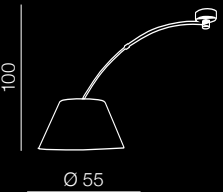

Selena

263

Selena

- 1 AZ1320 (white)
- 2 AZ1321 (black)

1x E27 Max 40W
satin nickel/fabric