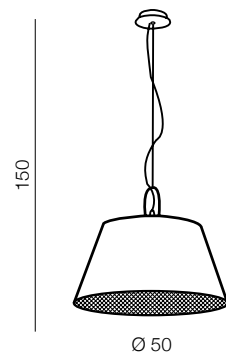

- 1 AZ1320 (white)
- 2 AZ1321 (black)

1x E27 Max 40W
satin nickel/fabric

1 WHITE

2 BLACK

Alicante

- 1 AZ2293 (white)
- 2 AZ2292 (black)
- 3 AZ2294 (grey)

E27 1x MAX 60W
metal/fabric/acryl

ROTATE 340°