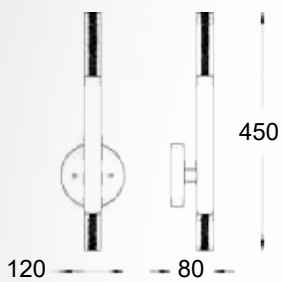

ONE
Wall lamp
W0461-02E-F4F4
2xLED 5W 900LM 3000K
metal chrome body, acrylic bar with
bubbles inside

ONE
Wall lamp
W0461-02E-F7F7
2xLED 5W 900LM 3000K
metal french gold body, acrylic bar
with bubbles inside

ONE
Wall lamp
W0461-02E-S8S8
2xLED 5W 900LM 3000K
metal matt white body, acrylic bar
with bubbles inside