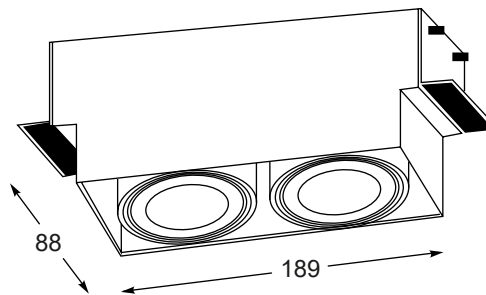

**ONEON DL 50-1**  
Spot  
**1. 94361-BK (black)**  
**2. 94361-WH (white)**  
1xGU10 MAX 50W  
aluminium  
black or white

**ONEON DL 50-2**  
Spot  
**3. 94362-BK (black)**  
**4. 94362-WH (white)**  
2xGU10 MAX 50W  
aluminium  
black or white