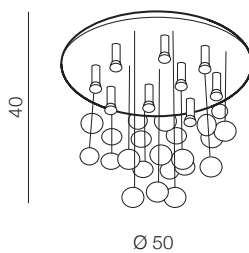

Luvia
CLEAR

23

Luvia clear

AZ2572

(clear)

GU10 6x Max 40W only LED
metal/chrome/glass