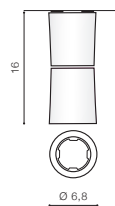

COLOUR / NEW INDEX NO.

- ☐ WHITE MATT (WH) **AZ1479**
- ☒ BLACK (BK) **AZ1477**
- ☐ CHROME (CH) **AZ1478**

* - EXPLANATION SHORTCUT PAGE 2 (E)