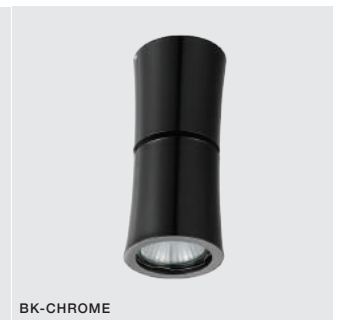

LINO

Exposed downlights

CH *

CH

BK-CHROME

WH-MATT

LINO

bulb not included

voltage: 230V	connect GU10 1x Max 50W <input type="checkbox"/>
IP20	
	installation place <input type="checkbox"/>

COLOUR / NEW INDEX NO.

- WHITE MATT (WH) **AZ1479**
- BLACK (BK) **AZ1477**
- CHROME (CH) **AZ1478**