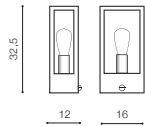

NIKLAS IP44

Outdoor lamps

NIKLAS WALL SENSOR

bulb not included

voltage: 230Vs	E27 1x MAX 40W	
IP44	installation place	

COLOUR / NEW INDEX NO.

BLACK (BK) **AZ4487**

TIME – LIGHTING TIME ADJUSTMENT