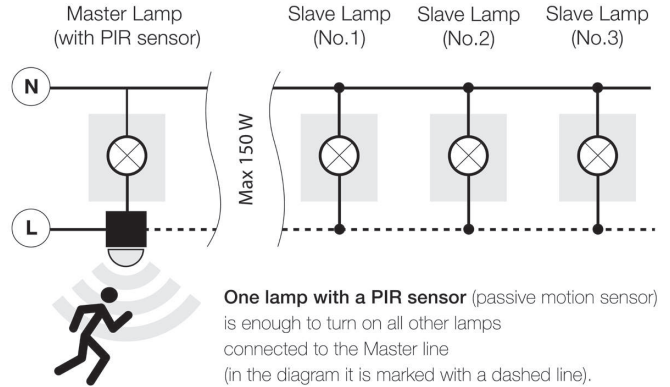

NIKLAS IP44

Outdoor lamps

NIKLAS WALL SENSOR

bulb not included

voltage: 230Vs	E27 1x MAX 40W	
IP44	installation place	

COLOUR / NEW INDEX NO.

BLACK (BK) **AZ4487**

TIME – LIGHTING TIME ADJUSTMENT

LUX – DUSK SENSITIVITY ADJUSTMENT

MASTER SLAVE SYSTEM (OPTION)

* ANIMATION SHORTCUT PAGE 2 (E)