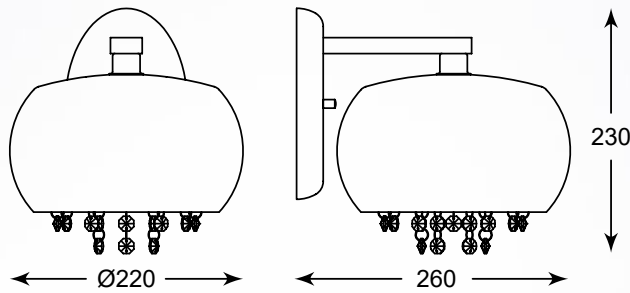

VISTA
Wall lamp
W0076-01B-B5GR
1xG9 MAX 42W
silver glass shade with dots,
crystal drops inside,
metal chrome

VISTA
Wall lamp
W0076-01B-B5GQ
1xG9 MAX 42W
gold glass shade with dots,
crystal drops inside,
metal chrome

VISTA
Wall lamp
W0076-01E-F4GR
1xG9 MAX 42W
silver glass shade with dots,
crystal drops inside,
metal chrome

VISTA
Wall lamp
W0076-01E-F4GQ
1xG9 MAX 42W
gold glass shade with dots,
crystal drops inside,
metal chrome