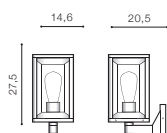

## MIKKEL WALL

bulb not included

voltage: 230V	E27 1x MAX 40W	
IP54	installation place	

COLOUR / NEW INDEX NO.

■ BLACK (BK) . . . . . **AZ4484**