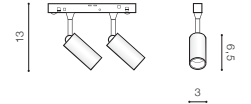

specification

LED 3W 350lm 3000K

installation: Track Magnetic – 52 or 27

beam angle: 40°

COLOUR / NEW INDEX NO.

- BLACK / BLACK (BK/BK) **AZ4589**
- GOLD / BLACK (GO/BK) **AZ4591**
- WHITE / BLACK (WH/BK) **AZ4590**

installation: Track Magnetic – 52 or 27

beam angle: 40°

COLOUR / NEW INDEX NO.

- BLACK / BLACK (BK/BK) **AZ4592**
- GOLD / BLACK (GO/BK) **AZ4594**
- WHITE / BLACK (WH/BK) **AZ4593**

* - EXPLANATION SHORTCUT PAGE 2 (E)