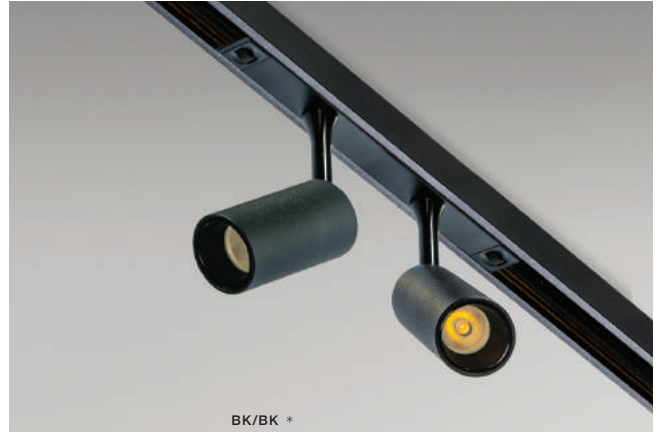

NIKKI TRACK

Track Magnetic

GO/BK *

NIKKI TRACK MAGNETIC 3W 3000K

LED integrated

voltage: 48V

IP20

technical

specification

LED 3W 350lm 3000K

installation: Track Magnetic – 52 or 27

beam angle: 40°

COLOUR / NEW INDEX NO.

- BLACK / BLACK (BK/BK) **AZ4589**
- GOLD / BLACK (GO/BK) **AZ4591**
- WHITE / BLACK (WH/BK) **AZ4590**

BK/BK *

NIKKI 2 TRACK MAGNETIC 3W 3000K

LED integrated

voltage: 48V

IP20

technical

specification

LED 2x3W 350lm 3000K

installation: Track Magnetic – 52 or 27

beam angle: 40°

COLOUR / NEW INDEX NO.

- BLACK / BLACK (BK/BK) **AZ4592**
- GOLD / BLACK (GO/BK) **AZ4594**
- WHITE / BLACK (WH/BK) **AZ4593**

* - EXPLANATION SHORTCUT PAGE 2 (E)