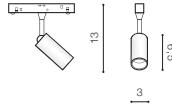

specification

LED 3W 350lm 3000K

installation: Track Magnetic – 52 or 27

beam angle: 40°

COLOUR / NEW INDEX NO.

- BLACK / BLACK (BK/BK) **AZ4589**
- GOLD / BLACK (GO/BK) **AZ4591**
- WHITE / BLACK (WH/BK) **AZ4590**

installation: Track Magnetic – 52 or 27

beam angle: 40°

COLOUR / NEW INDEX NO.

- BLACK / BLACK (BK/BK) **AZ4592**
- GOLD / BLACK (GO/BK) **AZ4594**
- WHITE / BLACK (WH/BK) **AZ4593**

* - EXPLANATION SHORTCUT PAGE 2 (E)